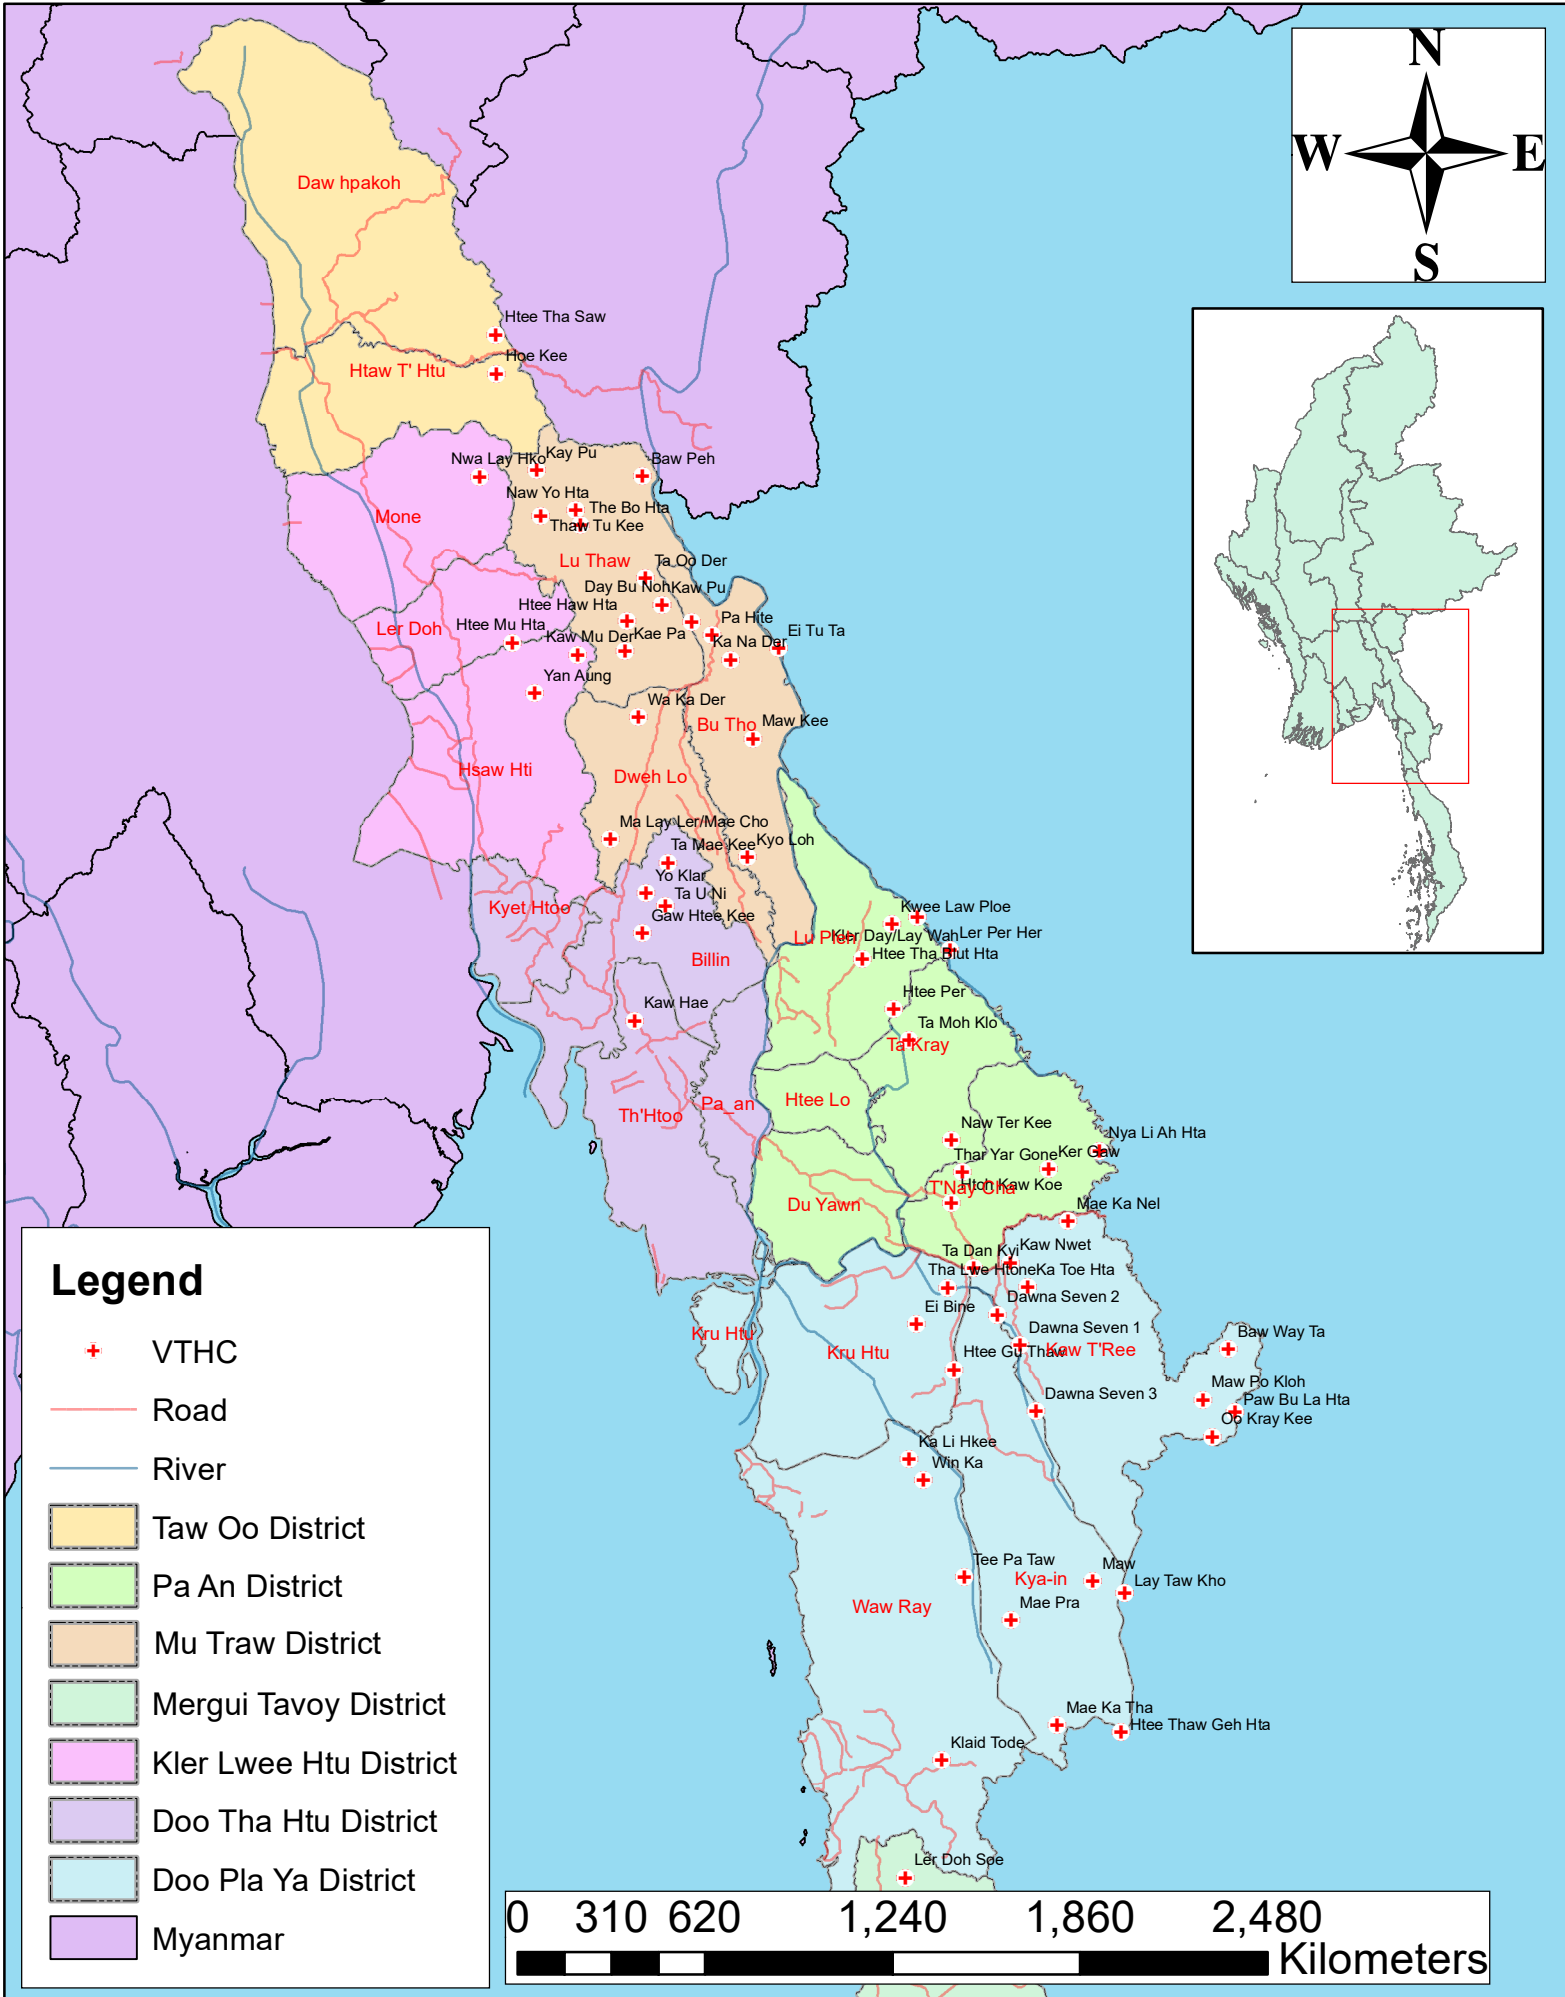

# Village Tract Health Center Service

## Legend

- + VTHC
- Road
- River
- Taw Oo District
- Pa An District
- Mu Traw District
- Mergui Tavoy District
- Kler Lwee Htu District
- Doo Tha Htu District
- Doo Pla Ya District
- Myanmar